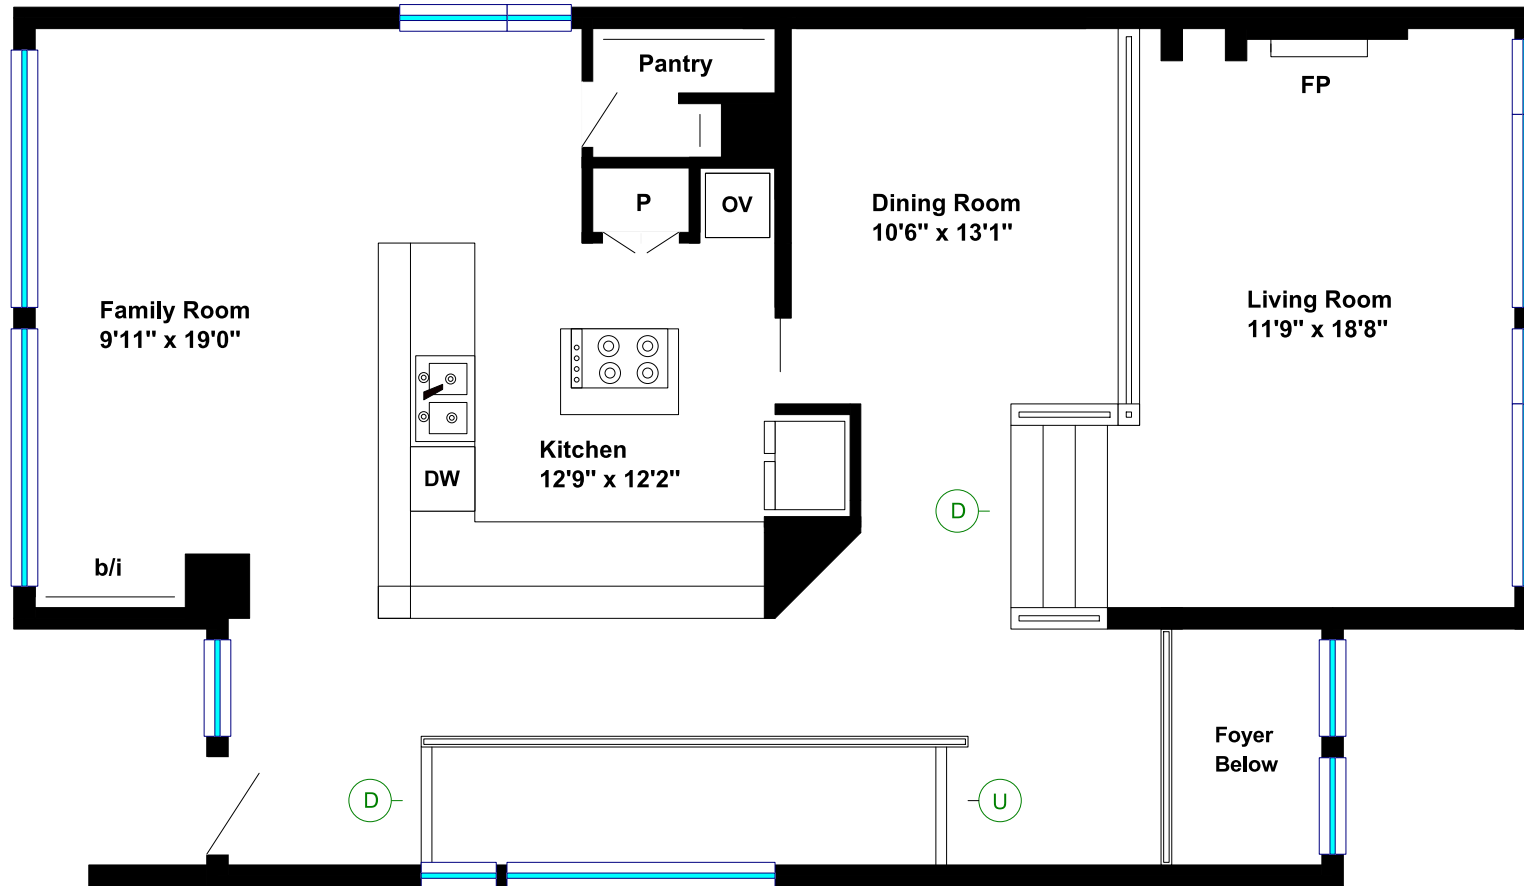

14 Cumberland Street

Page 1 of 3

MAIN LEVEL
Approx 670 sq ft

© All rights reserved.

Please Note: Although we endeavour to provide truthful representation, we do not in any way warrant the accuracy of the floor plan. Measurements may contain errors and omissions.

14 Cumberland Street

Page 2 of 3

SECOND LEVEL
Approx 1155 sq ft

© All rights reserved.

Please Note: Although we endeavour to provide truthful representation, we do not in any way warrant the accuracy of the floor plan. Measurements may contain errors and omissions.

THIRD LEVEL
Approx 1040 sq ft